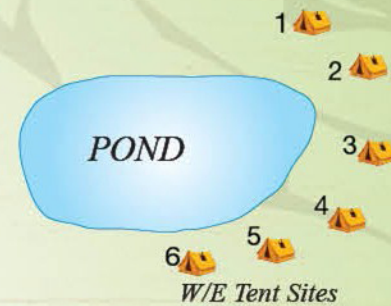

Our Park is FAMILY FRIENDLY
Pool - Lifeguard on duty at all times
GREAT Playground
Games Room
Children's Activities
Check out our Snack Bar!

Points Of Interest
Shopping
Antiques & Flea Markets
Flamborough Slots & Race Track
Royal Botanical Gardens
African Lion Safari
Westfield Heritage Village
Flamborough Speedway
Conservation Areas
6 Golf Courses within 10 minutes
and much, much more!!!

Olympia Village

CAMPGROUND

Your Hosts are
Margaret & Paul Stares

1161 - 4th Concession West
R.R. #2, Waterdown, ON L0R 2H2
Tel: (905) 627-1923 • Fax: (905) 627-6915
www.olympiavillage.ca

We're Not The Only Campground, Just Your Favorite!

Quiet time is 11pm to 8am
Dogs must be on a leash